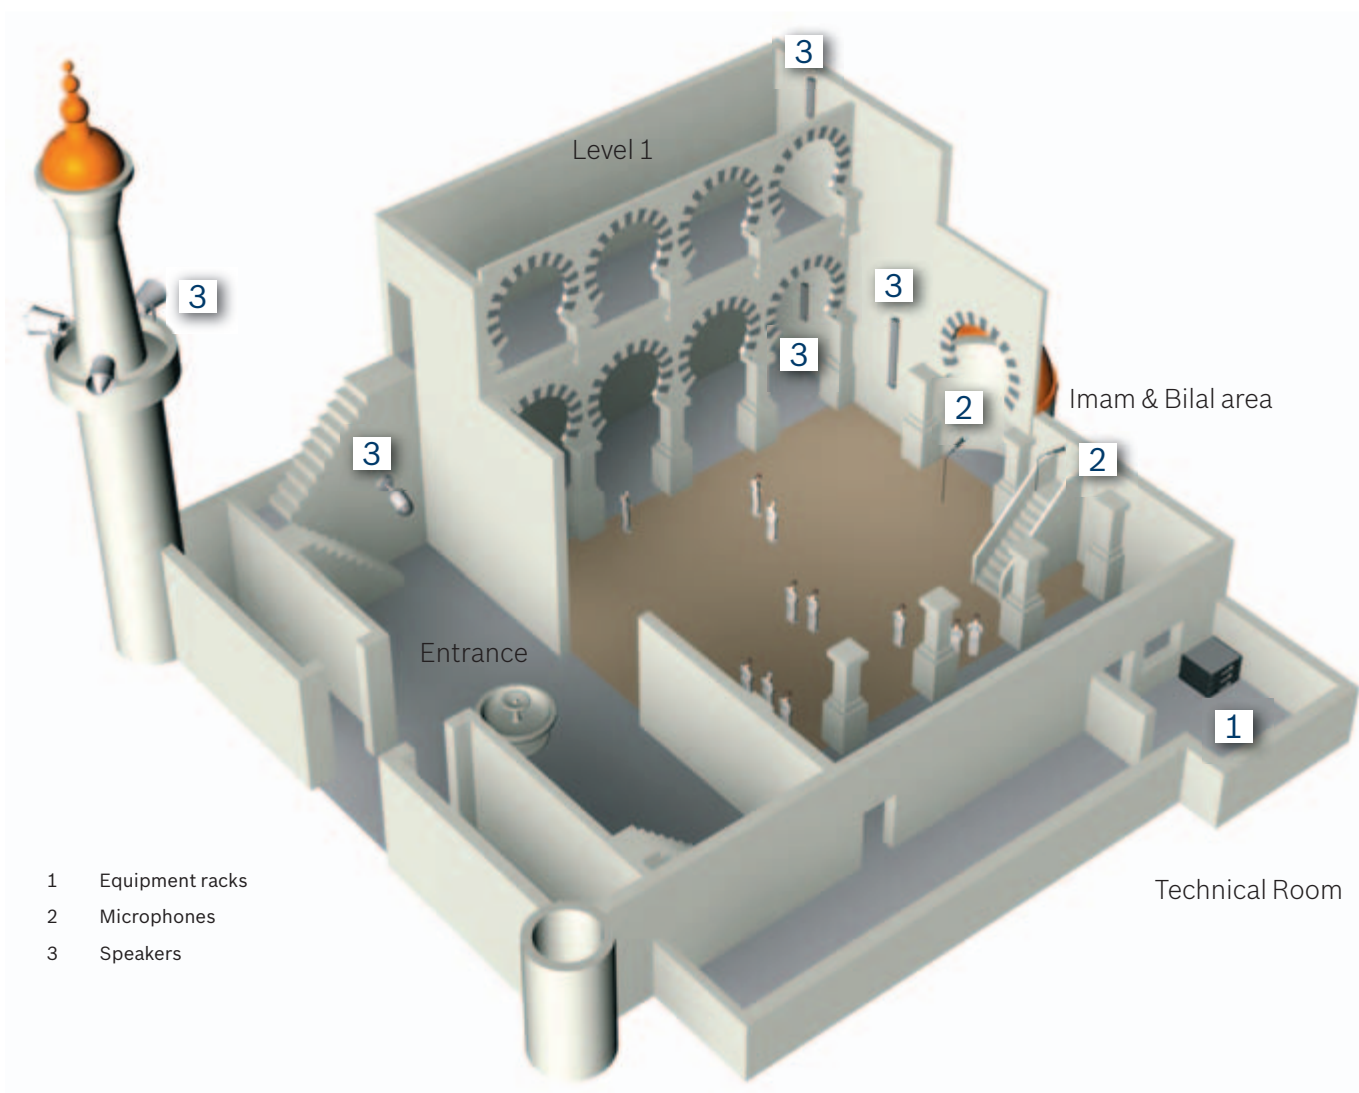

microphones for the Imam, the prayer leaders and for the Bilal (the prayer caller). Each input can be easily routed to any of the zones. Praesideo audio inputs and outputs have a digital parametric equalizer to optimize speech intelligibility in each area. Praesideo amplifiers also have built-in Automatic Volume Control to ensure the volume of all loudspeakers is at comfortable listening level regardless of the surrounding noise.

TÜV certified

Praesideo is certified by TÜV for IEC60849, the international standard for voice alarm systems.