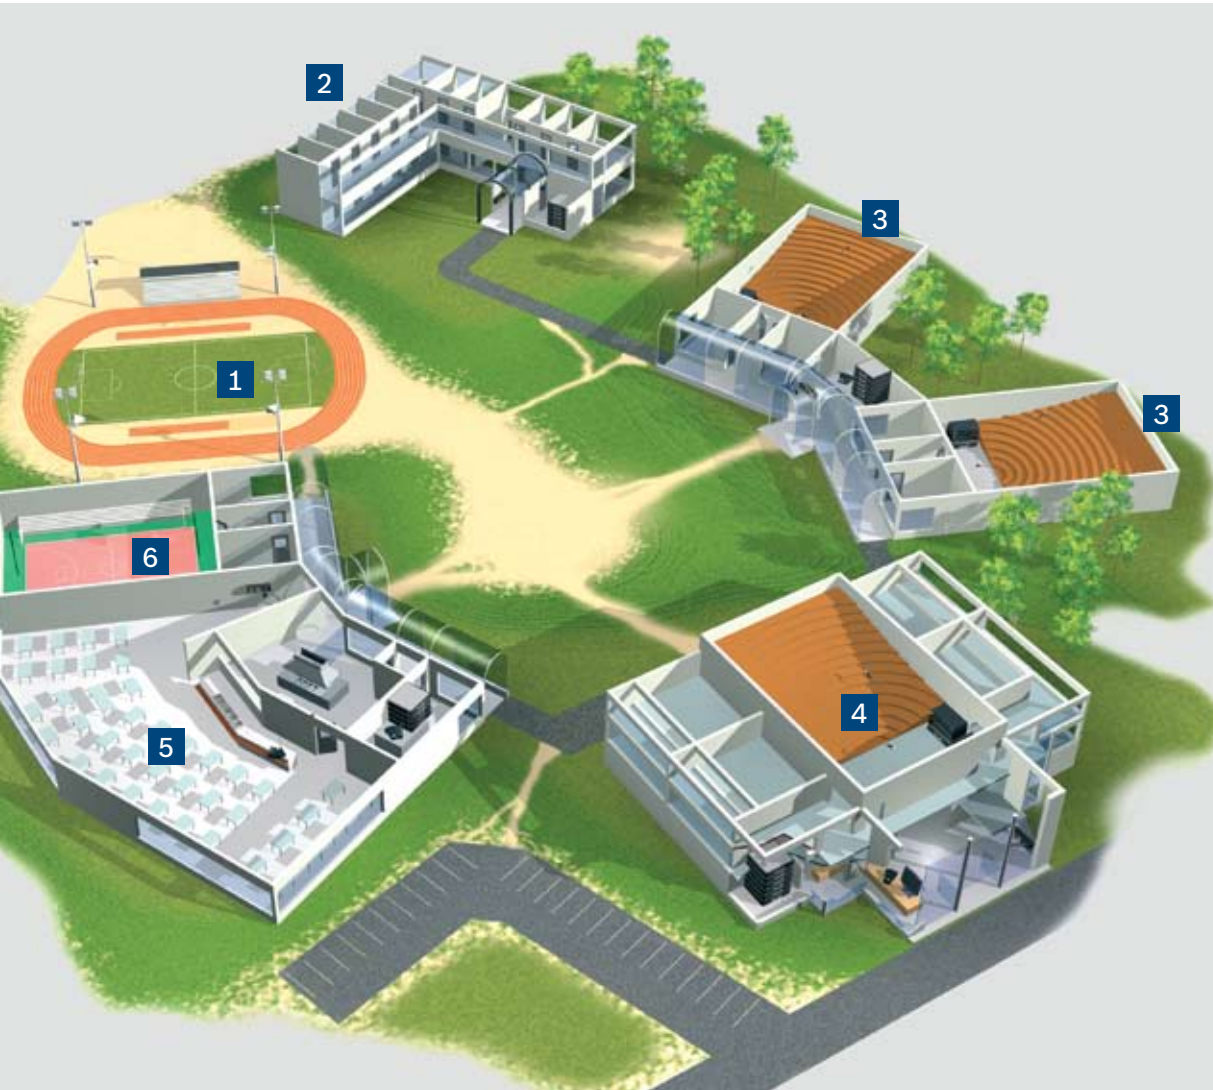

## Introduction

Praesideo is the perfect solution for larger applications with several locations, such as universities. It handles message routing (paging), emergency voice evacuation, local amplification for lecture theaters, commentary for sports events and background music in the catering zone. The system's daisy-chain network topology

### University campus

A university campus typically features a main building housing the central administration plus several faculties for the various study disciplines. Each department may have lecture theaters, smaller lecture rooms, offices for personnel and other facilities for study. Most universities also have on-campus student accommodations, a sports field and catering services. Similar applications include training camps and military bases.

### Solution

The Praesideo System equipment racks are distributed throughout the faculties and other locations. With up to 28 audio channels (routed via fiberglass cables), the system can easily accommodate local amplification in lecture halls located in each faculty and in the sports facility.